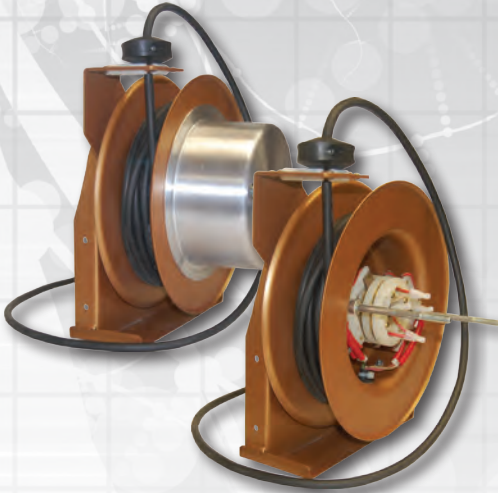

## 40 SERIES - Compact Spring Driven Models

When you need a high quality cable reel that's small on size yet big on power, take a closer look at UEA's 40 Series. It's half the size of our larger 90 Series, making it the perfect choice when you have limited space for reel mounting or if you require a small diameter cable reel.

- R40 reel is perfect for small diameter (up to 0.375") cable up to 50 feet
- R44 and R46 reels have shorter length, larger diameter cable

Model No. Standard Model	Max. Length	Wire Ga.	No. of Conductors	Std. SOW-A Cable Dia.
R46L6P3	30'	16	3	0.390
R46L6P4	30'	16	4	0.420
R46L6N3	30'	14	3	0.540
R46L6N4	30'	14	4	0.580
R44L8P3	40'	16	3	0.390
R44L8P4	40'	16	4	0.420
R46L5M3	25'	12	3	0.600
R46L4M4	20'	12	4	0.650
R46L3L3	15'	10	3	0.660
R46L2L4	10'	10	4	0.720