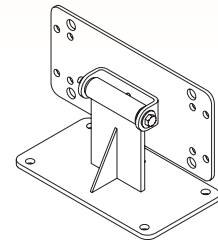

Fluorescent Light