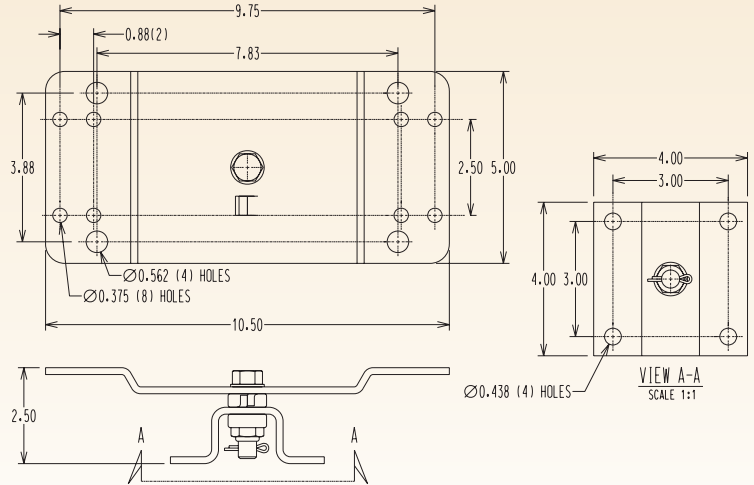

Accessories

Specialty Selections for All Reels

Fit For All Series

- 340° pivot base assemblies for 40, 50, 70, 80 and 30 (6" & 12") Series
- Wall mount brackets for 40, 50, 70 and 80 Series
- Various receptacle options
- Cable bumpers for non-latching reels
- Chain shrouds for 30 Series
- Circuit breaker
- Duplex boxes
- Various plug options
- Fluorescent light
- Hand carts for manual reels
- Momentary contact switch for electrical driven models
- Work light
- Various strain relief options

340° Pivot Base

Wall Mount Bracket

Fluorescent Light

Work Light

Duplex Box

www.uea-inc.com

1-800-394-9986