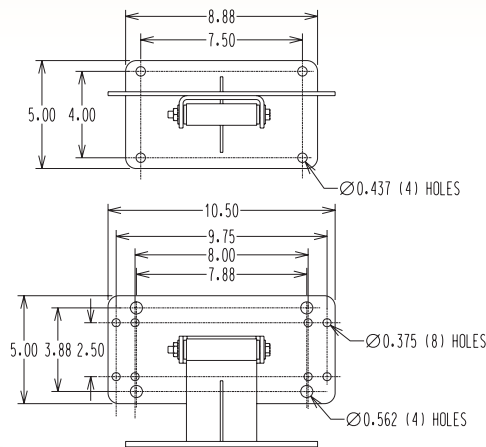

Accessories

Specialty Selections for All Reels

Fit For All Series

- 340° pivot base assemblies for 40, 50, 70, 80 and 30 (6" & 12") Series
- Wall mount brackets for 40, 50, 70 and 80 Series
- Various receptacle options
- Cable bumpers for non-latching reels
- Chain shrouds for 30 Series
- Circuit breaker
- Duplex boxes
- Various plug options
- Fluorescent light
- Hand carts for manual reels
- Momentary contact switch for electrical driven models
- Work light
- Various strain relief options

340° Pivot Base

Wall Mount Bracket

Fluorescent Light

Work Light

Duplex Box

www.uea-inc.com

1-800-394-9986